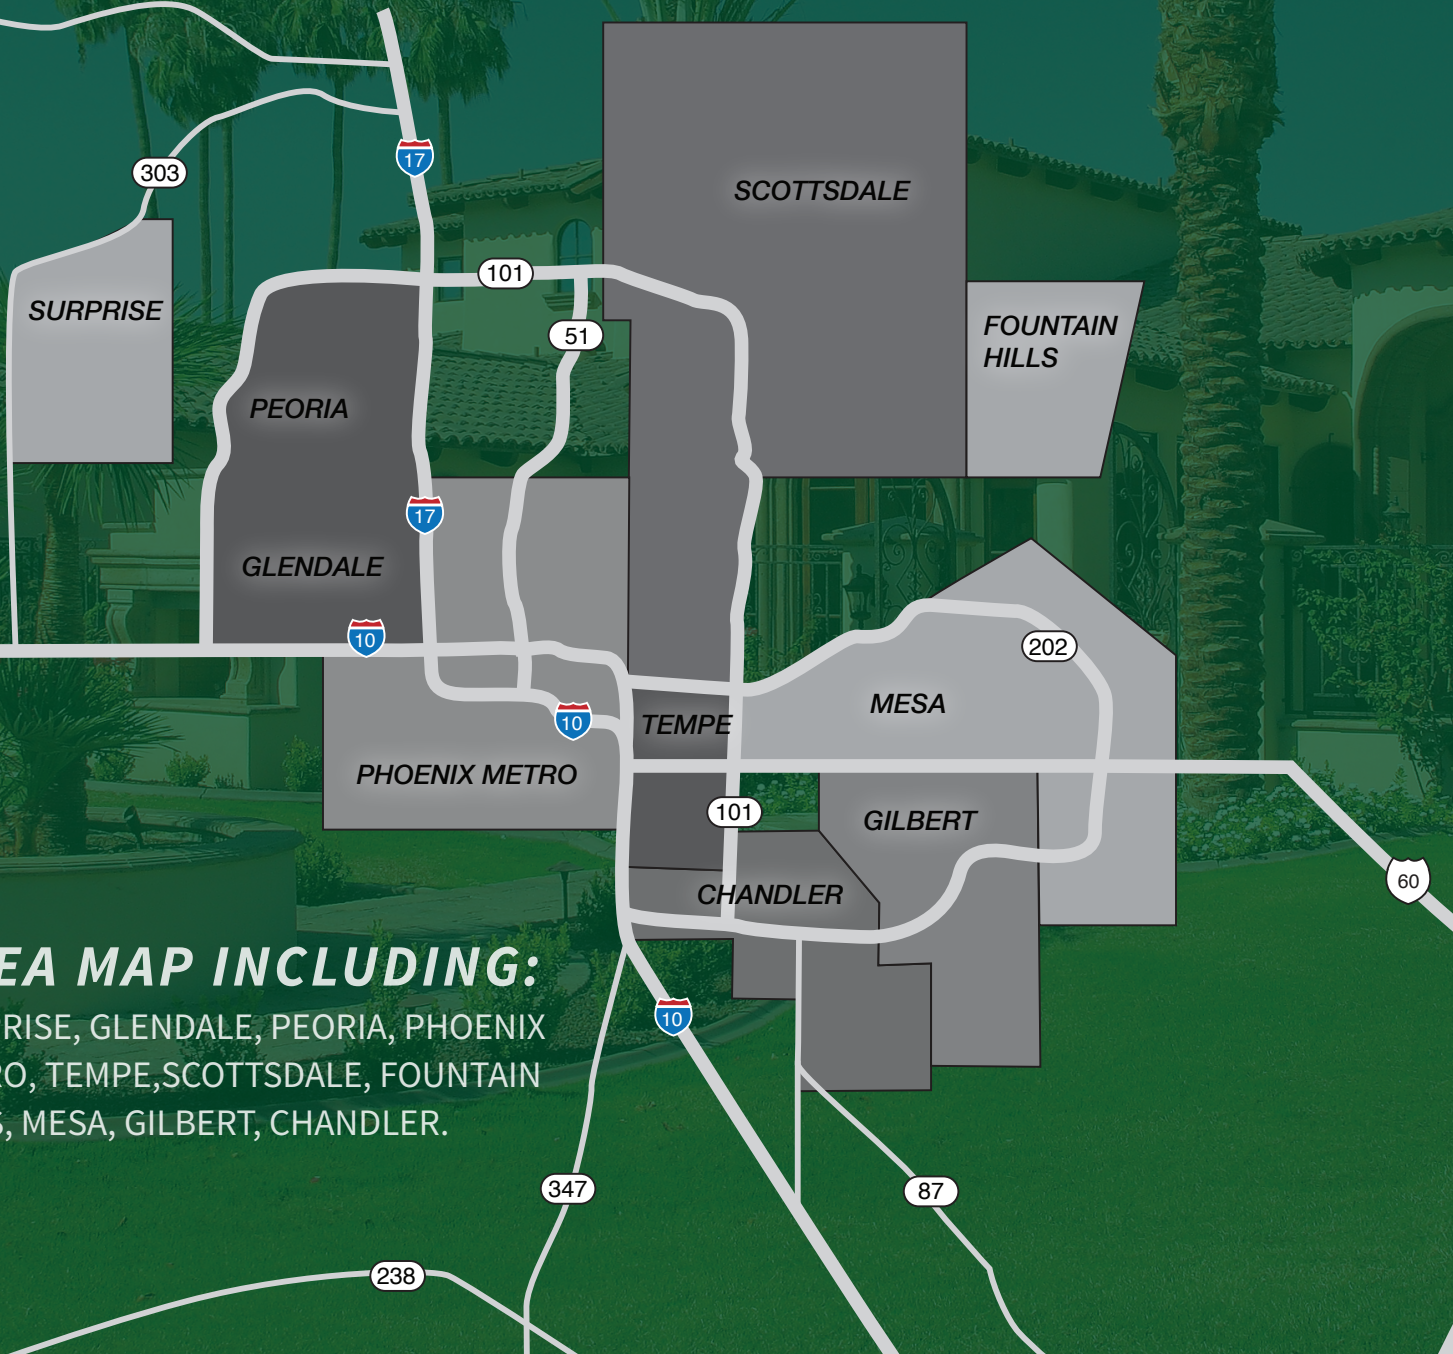

JOHN HOYT

FOCUS POINT PROPERTIES

DIRECT: 602-317-8838

info@FocusPointProperties.com

[www.FocusPointProperties.com](http://www.FocusPointProperties.com)

**AREA MAP INCLUDING:**

SURPRISE, GLENDALE, PEORIA, PHOENIX METRO, TEMPE, SCOTTSDALE, FOUNTAIN HILLS, MESA, GILBERT, CHANDLER.